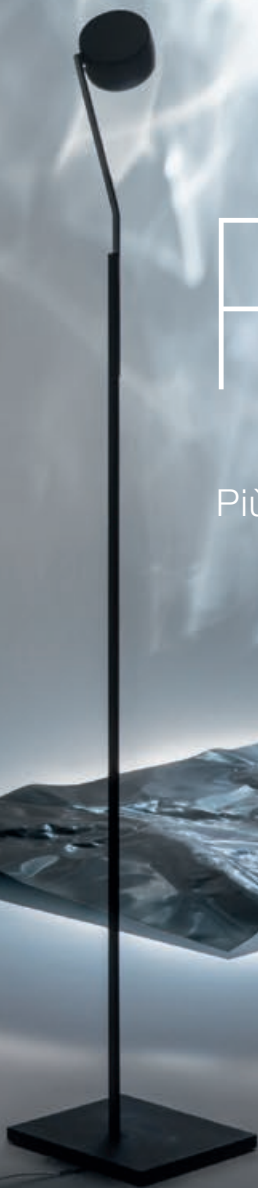

Occhio

Più plus

Più / R / RS

A minimalist studio setting with a man sitting on a chair, illuminated by spotlights. The scene is set in a white, curved room with a dark floor. A man in dark clothing is seated on a black folding chair, facing away from the camera towards a bright circular spotlight on the wall. Another large circular spotlight is visible on the wall to the left. A tall, thin floor lamp stands on the left side of the frame. The ceiling is white with two recessed spotlights. The overall atmosphere is clean and modern.

light is evolution

Più

p. 6-25

42 mm

head

13/18/26 W

»ac» light engine, power switchable (exchangeable)
»cc» light module (opt.)

lens