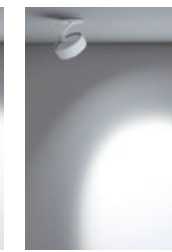

Più
contour

spot

S60*

Più R
contour

spot

flood