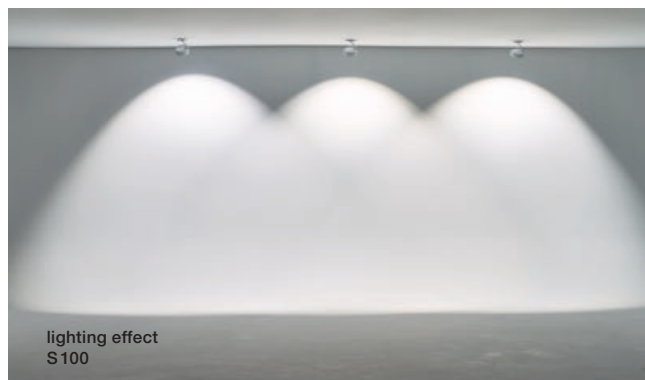

Unlimited Characteristic Occhio lens optics work in synergy with changeable inserts to produce a quality of light that inspires. It allows people to shape the lightscapes of their personal space – with virtually unlimited choices.