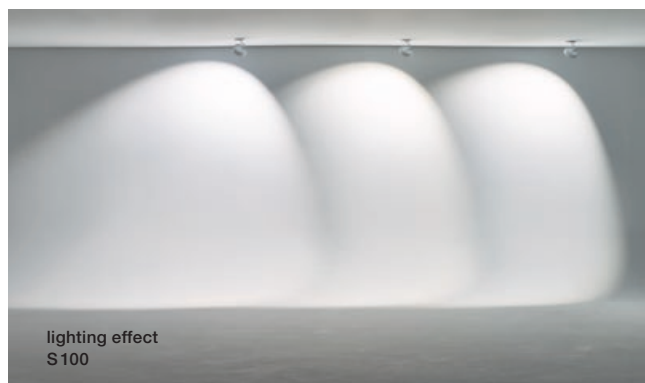

Unlimited Characteristic Occhio lens optics work in synergy with changeable inserts to produce a quality of light that inspires. It allows people to shape the lightscapes of their personal space – with virtually unlimited choices.