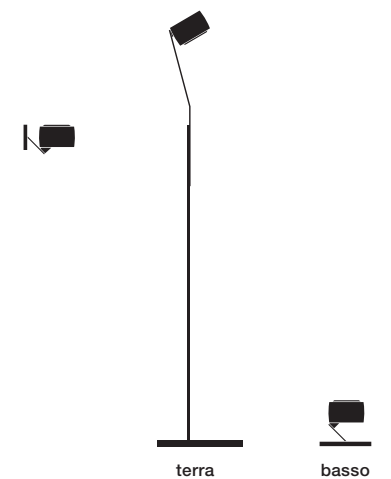

72 mm

head

18/26/32 W

»ac» light engine, power switchable (exchangeable)
»cc» light module (opt.)

zoom

cone glass, adjustable lens
spot lens (opt.)