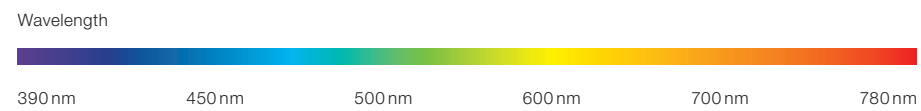

color rendering – The perceived quality of light is determined by the quality of rendering of the visible light spectrum. The measuring unit is the so-called color rendering index (CRI); as a reference, natural sunlight has a CRI of 100. The Occhio »perfect color« LED come very close to this optimum with a CRI of 97 and ensure the best possible color rendering.