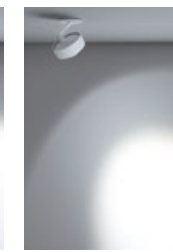

Più
contour

spot

S40

Più R
contour

spot

flood