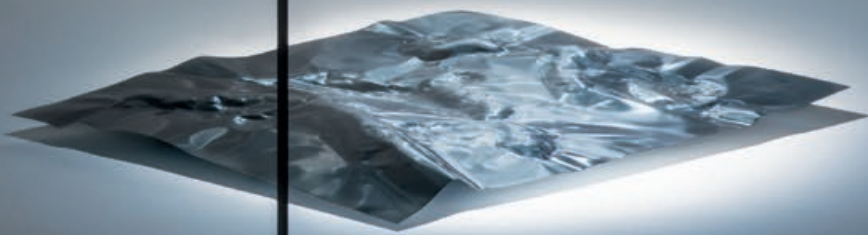

Occhio

Più plus

Più / R / RS

A minimalist studio setting with a man sitting on a chair, illuminated by spotlights. The scene is set in a white, curved room with a dark floor. A man in dark clothing is seated on a black folding chair, facing away from the camera towards a bright circular spotlight on the wall. Another large circular spotlight is visible on the wall to the left. A tall, thin floor lamp stands on the left side of the frame. The ceiling is white with two recessed spotlights. The overall atmosphere is clean and modern.